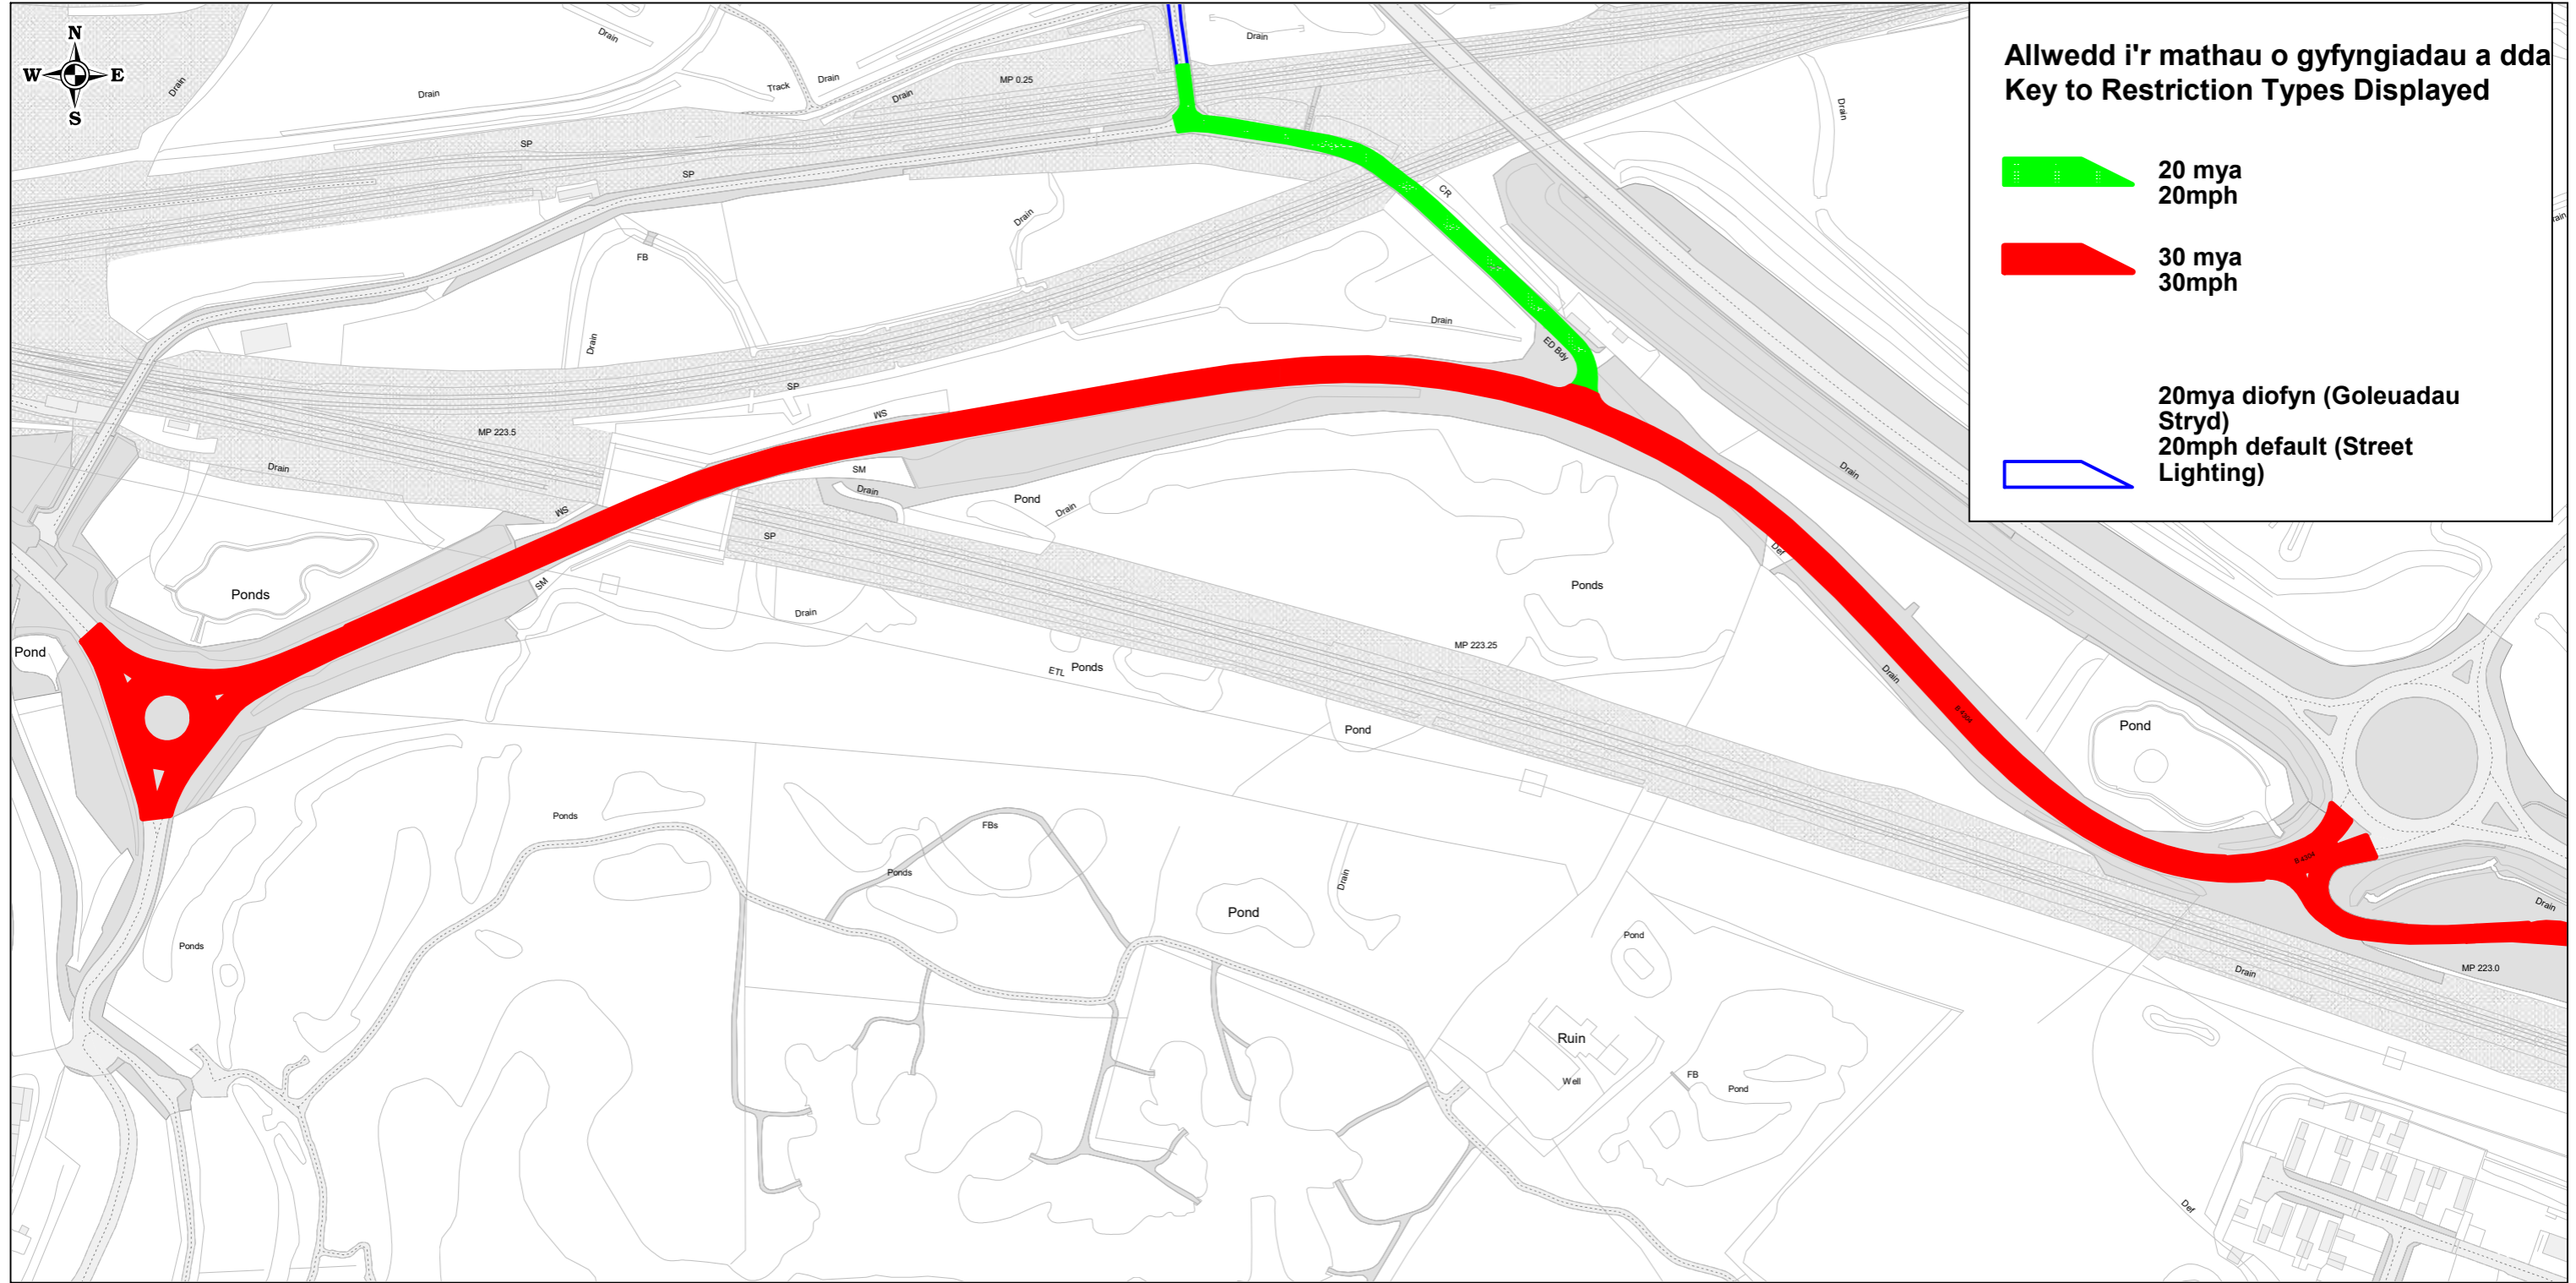

Objection 11 - B4304 (Dyffryn Rd)

Revision No:

OPERATIVE DATE

01/08/2023

SCALE - 1 : 2500

THE A483 TRUNK ROAD
(PONTARDULAI ROAD, TYCROES,
CARMARTHENSIRE)
(PROHIBITION OF WAITING AND STOPPING)
ORDER 2021

ADJACENT TILE REFERENCES

Carmarthenshire County Council
Parc Myrddin
Richmond Terrace
Carmarthen
SA31 1HQ

(c) Hawlfraint y Goron a hawliau cronfa ddata 2021 Arolwg Ordnans 100023377
(c) Crown copyright and database rights 2021 Ordnance Survey 100023377