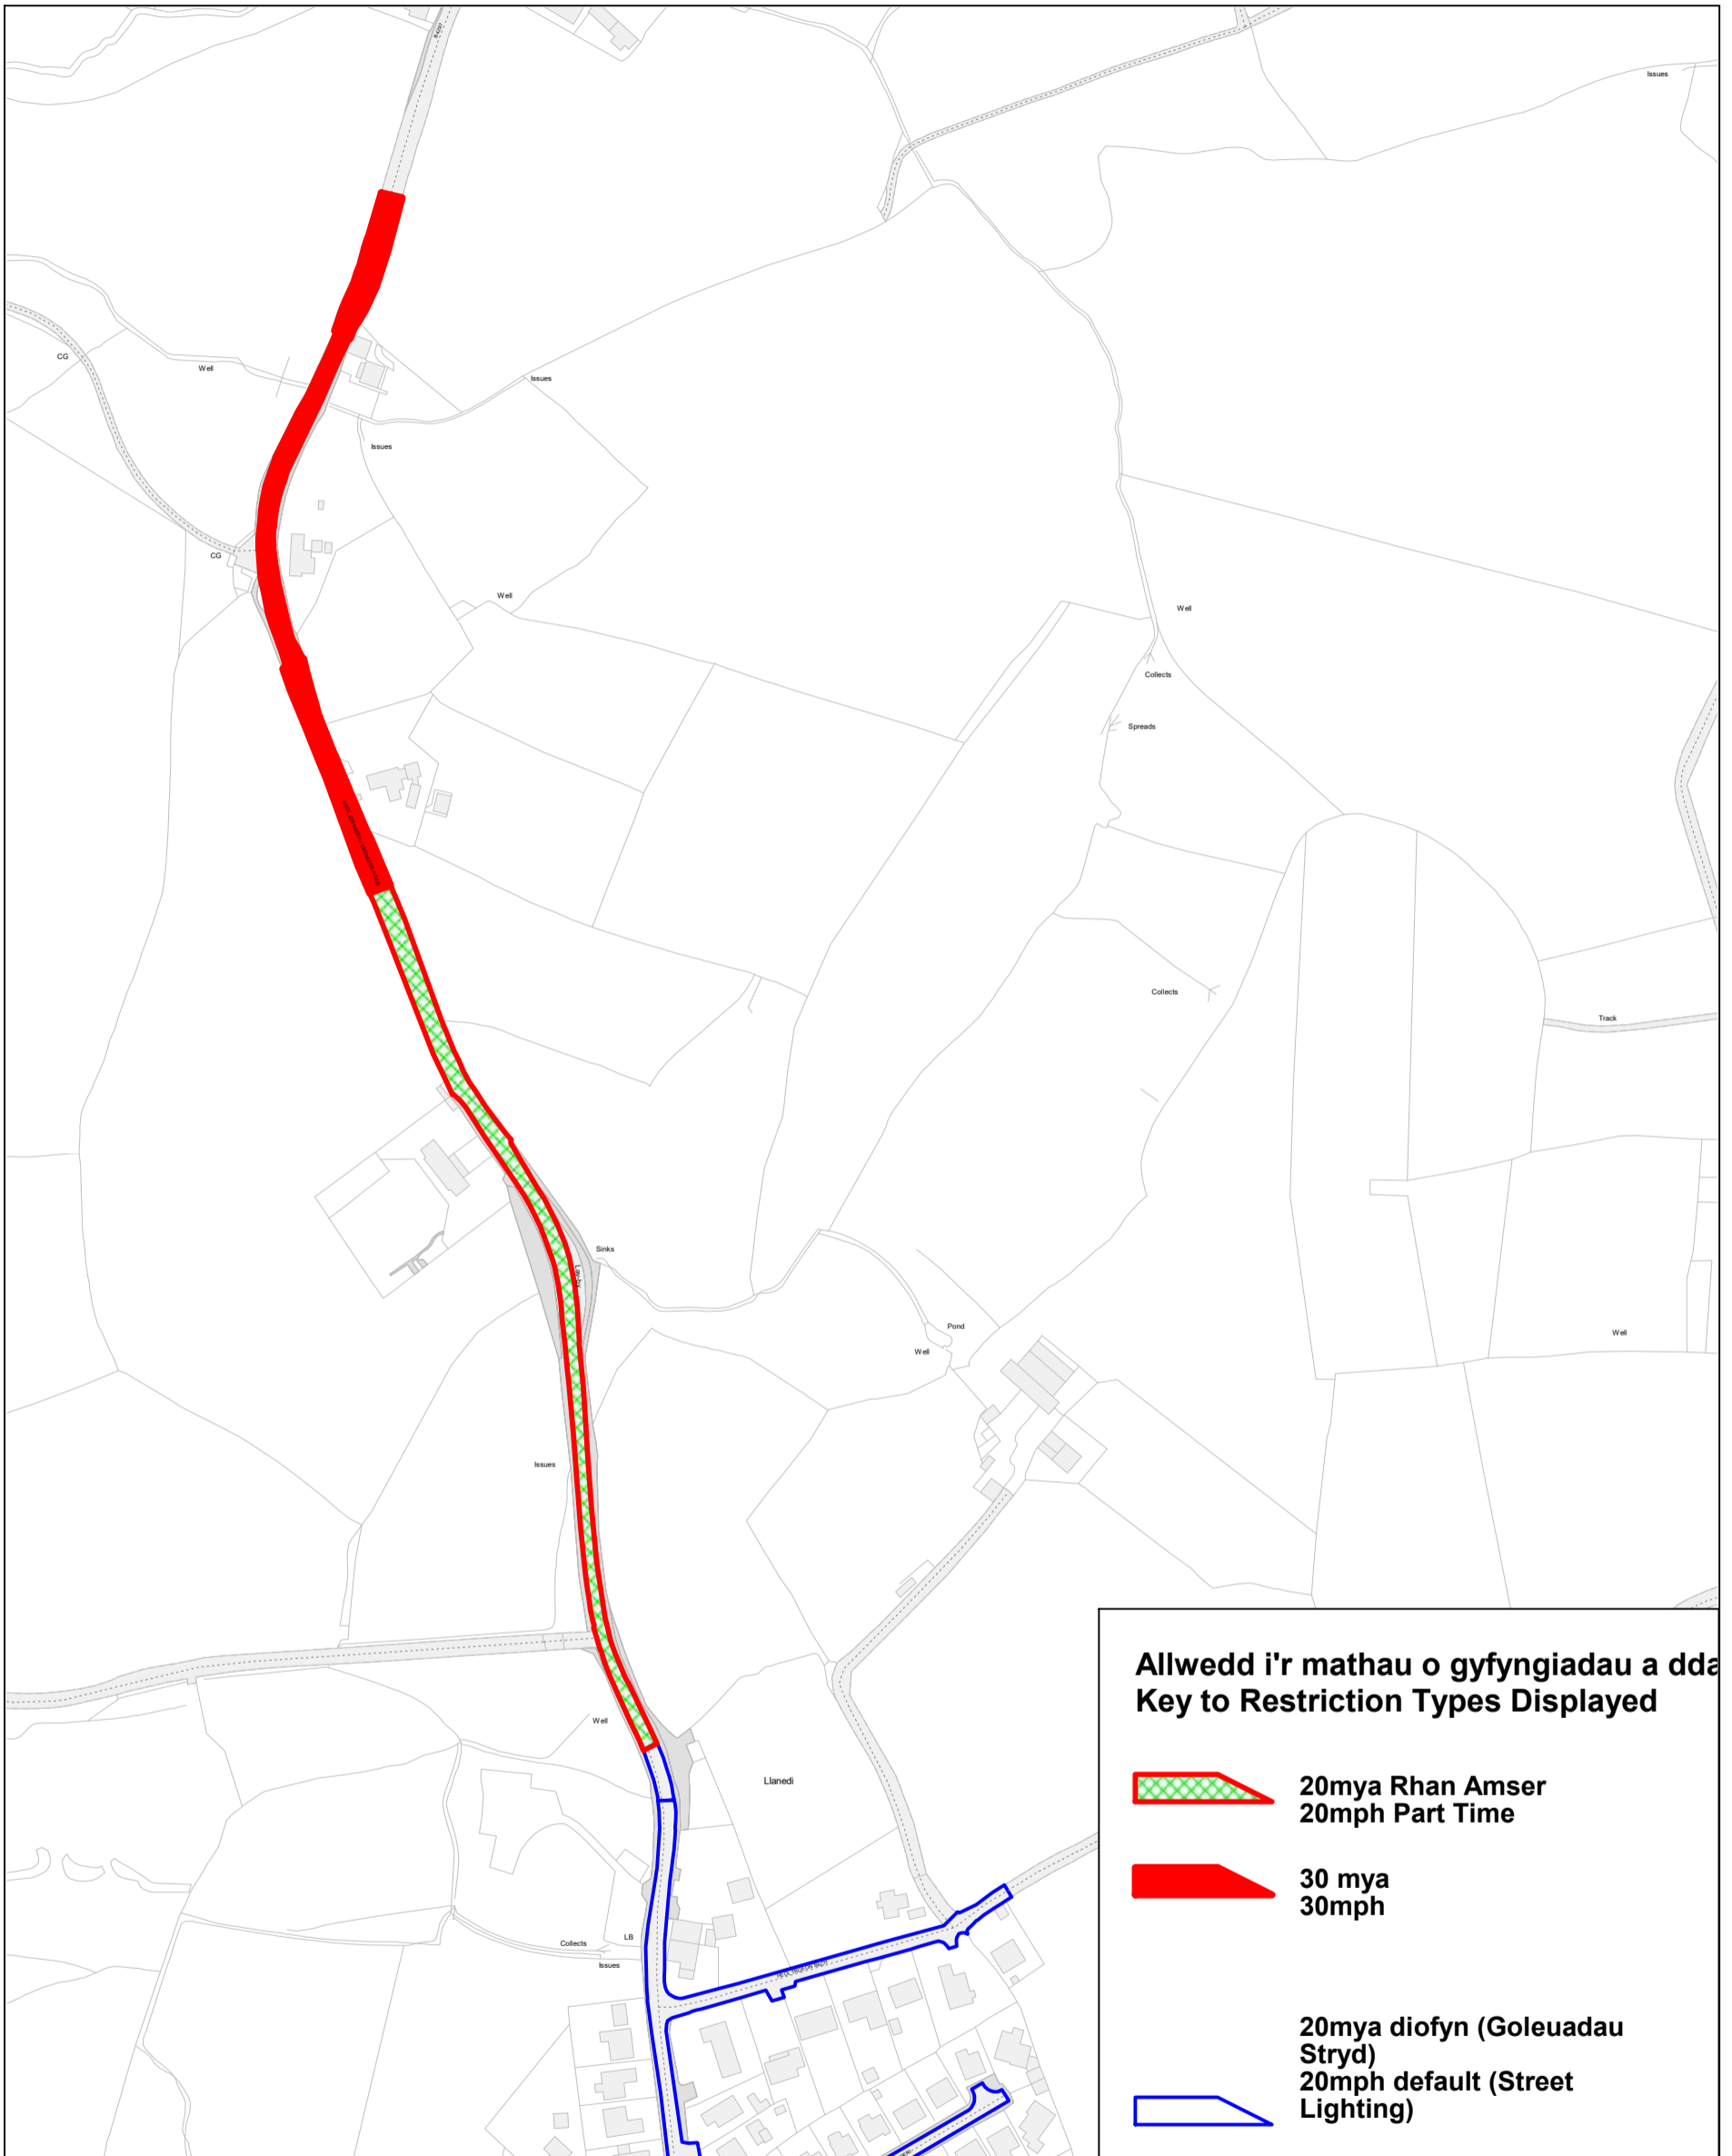

Allwedd i'r mathau o gyfyngiadau a dda
Key to Restriction Types Displayed

20mya Rhan Amser
20mph Part Time

30 mya
30mph

20mya diofyn (Goleuadau Stryd)
20mph default (Street Lighting)

Objection 5, 6, 7 & 8 -
B4297 Llanedi

© Hawlfraint y Goron a hawlfraint
cronfa ddata Arolwg Ordnans
100023377 © Crown copyright and
database rights 2021 Ordnance
Survey 100023377
Page
1 of 2

1 : 3000
01/08/2023

DRAWING No.

DRAWN BY